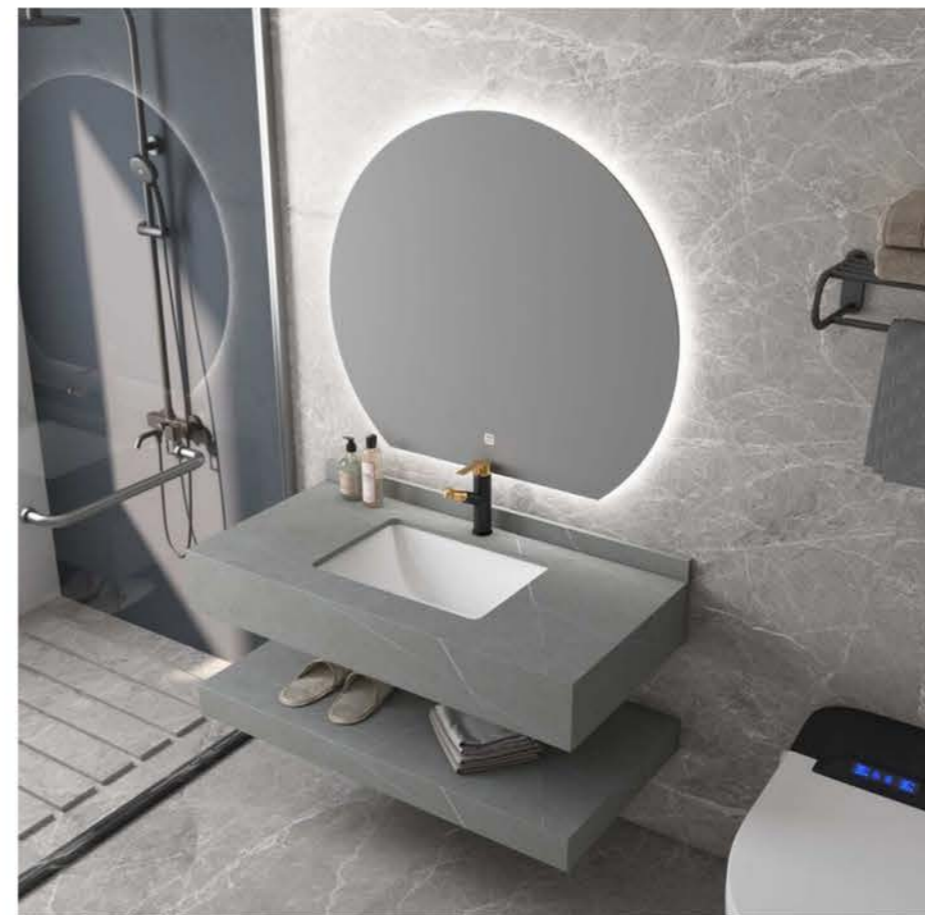

TO DEDUCE CLASSICAL ARTS

The design and perfect integration of life
-Hit reflecting the fairy musical sound of fashion in banality!