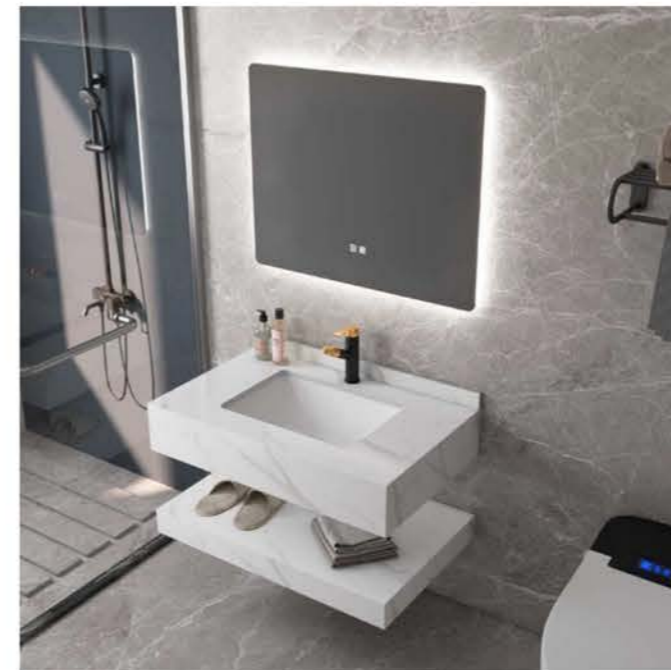

619-8031
Bathroom Vanity Set
Undermount Style
Vanity Top : 800*500*150mm | 31-1/2"×19-11/16"×5-15/16"
Open Shelf : 800*500*80mm | 31-1/2"×19-11/16"×3-3/16"
Smart Mirror : 800*600mm | 31-1/2"×23-5/8"
Color : M001